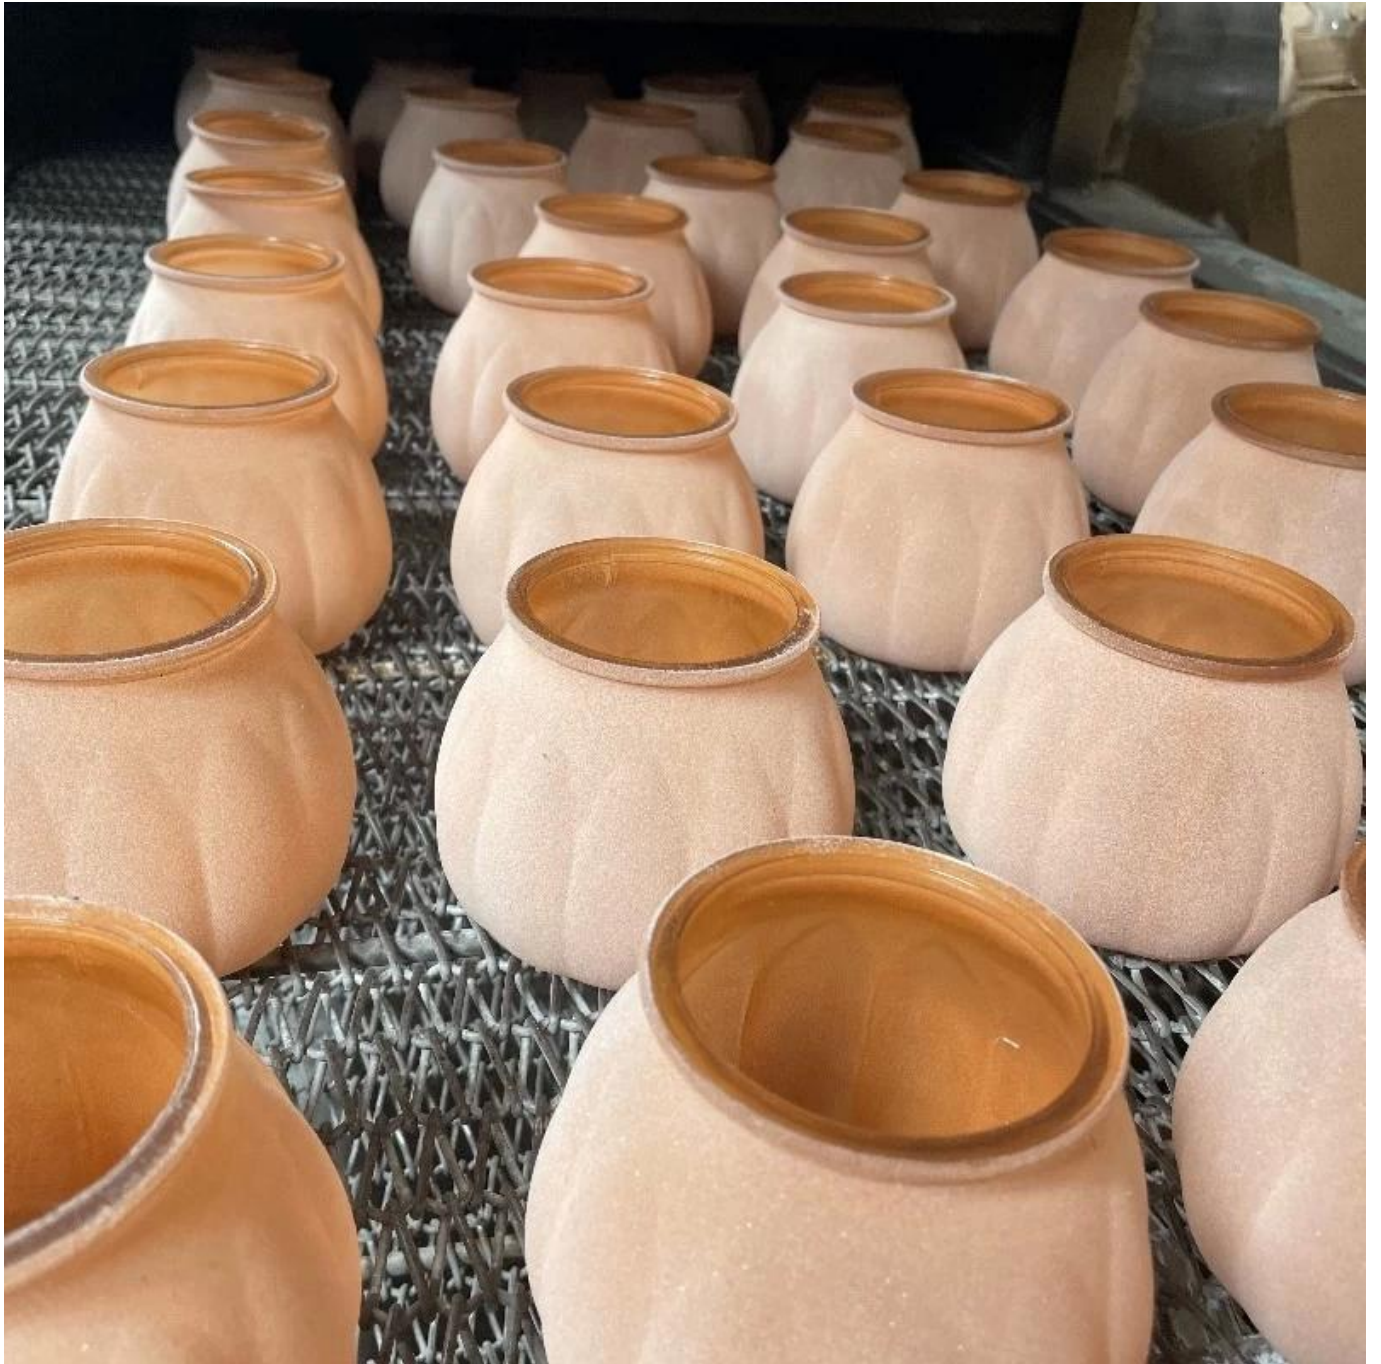

Figure 15: A clear glass jar with a lid.

Figure 15: A clear glass jar with a lid. The jar is empty and has a lid. The lid is a simple, flat, circular piece of glass that fits snugly over the top of the jar. The jar itself is made of clear glass and has a rounded, bulbous shape. The bottom of the jar is slightly wider than the top, giving it a classic, functional appearance. The lid is positioned on top of the jar, and the entire assembly is centered in the image.